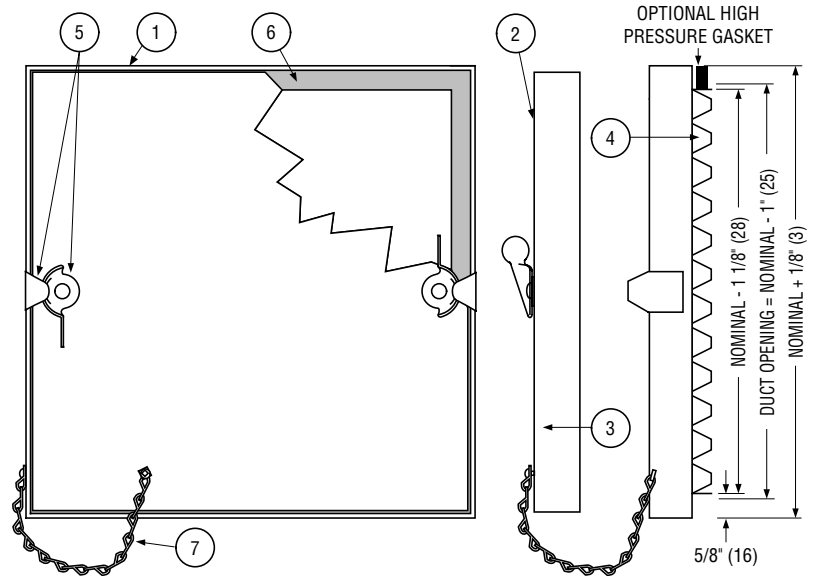

Camlock operation for positive seal and easy opening.

CONSTRUCTION DETAILS:

1. Die-formed 22 ga. (0.86) galvanized steel flanged frame for strength.
2. Die-formed double skin 22 ga. (0.86) galvanized door panel for extra strength.
3. 1" (25) insulation.
4. Notched knock-over tabs.
5. Plated steel camlock fasteners.
6. Positive seal polyethylene gasket.
7. Safety retaining chain standard on removable door Model ADR.
8. Continuous piano-type hinge standard on Model ADH.
9. Removable door Model ADR is furnished with four camlocks on sizes over 14" (356) in width or height. Hinged door Model ADH is furnished with two camlocks on sizes over 14" (356) in height.
10. Meet SMACNA construction specifications for systems up to 2" w.g. (500 Pa).

OPTIONS:

- F10 for 1" (25) fiberglass duct.
- F15 for 1 1/2" (32) fiberglass duct.
- HP High Pressure. Adds second gasket on underside of frame for frame to duct seal.

Manufactured by members of S.M.W.I.A.

MODEL ADR REMOVABLE DOOR (PAIRED CAMLOCKS)

MODEL ADH HINGED DOOR (WITH CAMLOCK CLOSURE)

FIBERGLASS DUCT OPTION

Dimensions are in inches (mm).