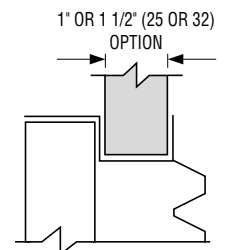

Camlock operation for positive seal and easy opening.

CONSTRUCTION DETAILS:

1. Die-formed 22 ga. (0.86) galvanized steel flanged frame for strength.
2. Die-formed double skin 22 ga. (0.86) galvanized door panel for extra strength.
3. 1" (25) insulation.
4. Notched knock-over tabs.
5. Plated steel camlock fasteners.
6. Positive seal polyethylene gasket.
7. Safety retaining chain standard on removable door Model ADR.
8. Continuous piano-type hinge standard on Model ADH.
9. Removable door Model ADR is furnished with four camlocks on sizes over 14" (356) in width or height. Hinged door Model ADH is furnished with two camlocks on sizes over 14" (356) in height.
10. Meet SMACNA construction specifications for systems up to 2" w.g. (500 Pa).

NOMINAL SIZE		QUANTITY PER CARTON
6 x 6 (152 x 152)		10
8 x 8 (203 x 203)		10
10 x 8 (254 x 203)		10
10 x 10 (254 x 254)		10
12 x 10 (305 x 254)		10
12 x 12 (305 x 305)		10
14 x 10 (356 x 254)		10
14 x 12 (356 x 305)		10
14 x 14 (356 x 356)		10
16 x 12 (406 x 305)		5
16 x 14 (406 x 356)		5
16 x 16 (406 x 406)		5
18 x 12 (457 x 305)		5
18 x 14 (457 x 356)		5
18 x 16 (457 x 406)		5
18 x 18 (457 x 457)		5
20 x 16 (508 x 406)		5
20 x 20 (508 x 508)		5
24 x 18 (610 x 457)		5
24 x 24 (610 x 610)		5

MODEL ADR REMOVABLE DOOR (PAIRED CAMLOCKS)

MODEL ADH HINGED DOOR (WITH CAMLOCK CLOSURE)

FIBERGLASS DUCT OPTION

Dimensions are in inches (mm).