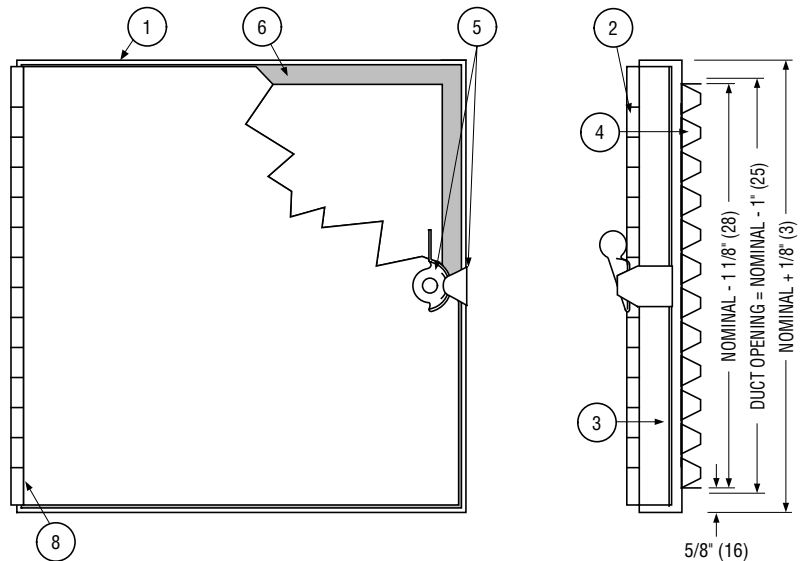

Camlock operation for positive seal and easy opening.

CONSTRUCTION DETAILS:

1. Die-formed 22 ga. (0.86) galvanized steel flanged frame for strength.
2. Die-formed double skin 22 ga. (0.86) galvanized door panel for extra strength.
3. 1" (25) insulation.
4. Notched knock-over tabs.
5. Plated steel camlock fasteners.
6. Positive seal polyethylene gasket.
7. Safety retaining chain standard on removable door Model ADR.
8. Continuous piano-type hinge standard on Model ADH.
9. Removable door Model ADR is furnished with four camlocks on sizes over 14" (356) in width or height. Hinged door Model ADH is furnished with two camlocks on sizes over 14" (356) in height.
10. Meet SMACNA construction specifications for systems up to 2" w.g. (500 Pa).

NOMINAL SIZE		QUANTITY PER CARTON
6 x 6 (152 x 152)		10
8 x 8 (203 x 203)		10
10 x 8 (254 x 203)		10
10 x 10 (254 x 254)		10
12 x 10 (305 x 254)		10
12 x 12 (305 x 305)		10
14 x 10 (356 x 254)		10
14 x 12 (356 x 305)		10
14 x 14 (356 x 356)		10
16 x 12 (406 x 305)		5
16 x 14 (406 x 356)		5
16 x 16 (406 x 406)		5
18 x 12 (457 x 305)		5
18 x 14 (457 x 356)		5
18 x 16 (457 x 406)		5
18 x 18 (457 x 457)		5
20 x 16 (508 x 406)		5
20 x 20 (508 x 508)		5
24 x 18 (610 x 457)		5
24 x 24 (610 x 610)		5

MODEL ADR REMOVABLE DOOR (PAIRED CAMLOCKS)

MODEL ADH HINGED DOOR (WITH CAMLOCK CLOSURE)

FIBERGLASS DUCT OPTION

Dimensions are in inches (mm).